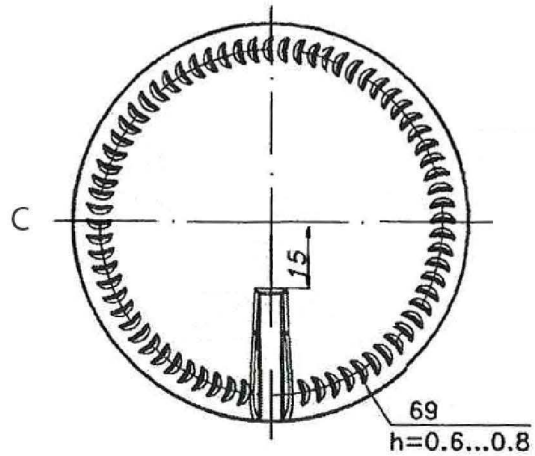

B

D (2:1)

NAME/FAMILY:	Gradus 1L		
CODE:		COLOR:	Flint
NOM. CAPACITY:	1000 ⁺¹⁰ ₋₅ ml	FINISH:	Guala
WEIGHT:	630+10 g	Pcs/Pallet	1104
MATERIAL:	GLASS	All dimensions are in millimeters. Valid ones are only those indicated with tolerances. All rights reserved.	