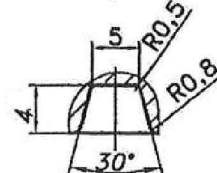

B

D (2:1)

NAME/FAMILY:	Gradus 1L		
CODE:		COLOR:	Flint
NOM. CAPACITY:	1000 ⁺¹⁰ ₋₅ ml	FINISH:	Guala
WEIGHT:	630+10 g	Pcs/Pallet	1104
MATERIAL:	GLASS	All dimensions are in millimeters. Valid ones are only those indicated with tolerances. All rights reserved.	