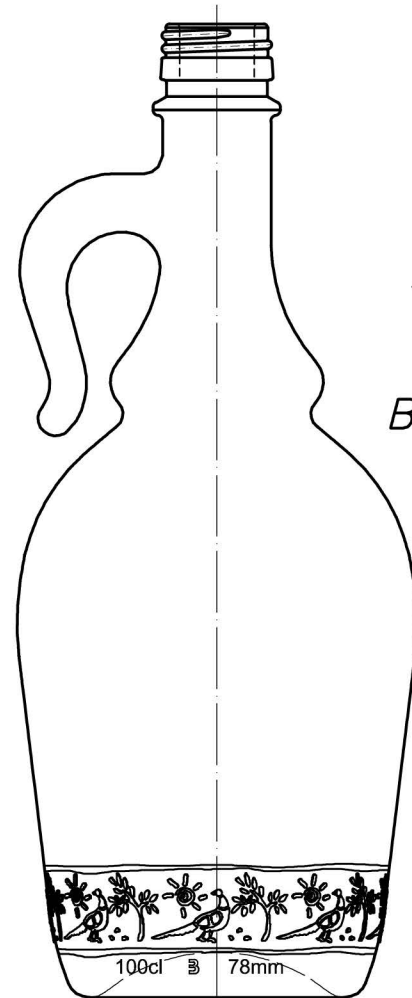

EN 15543
PP - 31.5

NAME/FAMILY:	SUN 1L		
CODE:	-	COLOR:	Flint
NOM. CAPACITY:	1000±10 ml	FINISH:	Screw (PP31,5)
WEIGHT:	650±10 g	Pcs/Pallet	816
MATERIAL:	GLASS	All dimensions are in millimeters. Valid ones are only those indicated with tolerances. All rights reserved.	