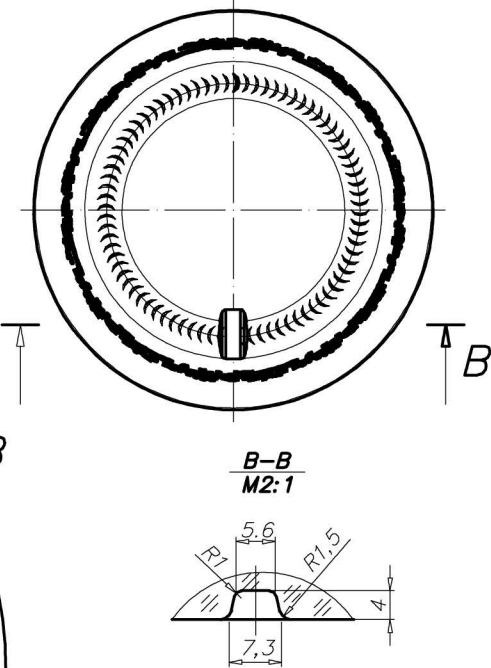

EN 15543
PP - 31.5

NAME/FAMILY:	SUN 1L		
CODE:	-	COLOR:	Flint
NOM. CAPACITY:	1000±10 ml	FINISH:	Screw (PP31,5)
WEIGHT:	650±10 g	Pcs/Pallet	816
MATERIAL:	GLASS	All dimensions are in millimeters. Valid ones are only those indicated with tolerances. All rights reserved.	